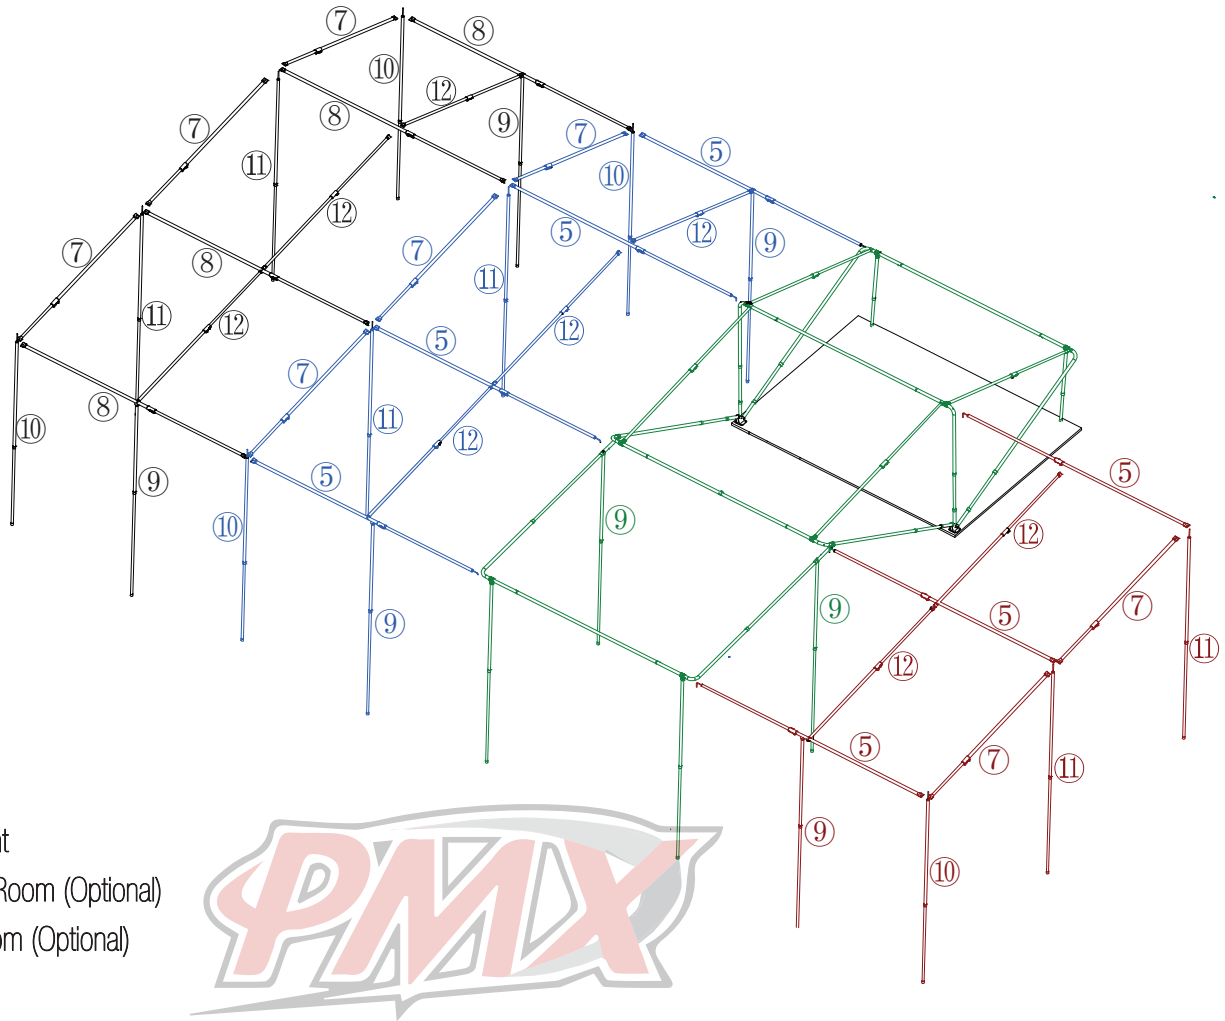

BUCKLAND LX MK2 TENT SETUP

- Main Tent
- Canvas Room (Optional)
- Kids Room (Optional)
- Annexe

Main Tent

NO# 9 x2

Awning One

NO# 5 x4 NO# 10 x2
 NO# 7 x3 NO# 11 x2
 NO# 9 x2 NO# 12 x3

Canvas Room (optional extra)

NO# 7 x3 NO# 10 x2
 NO# 8 x4 NO# 11 x2
 NO# 9 x2 NO# 12 x3

Please note: Canvas Room is not included in the standard package. It must be optioned in if required. Speak to your sales rep for pricing & availability.