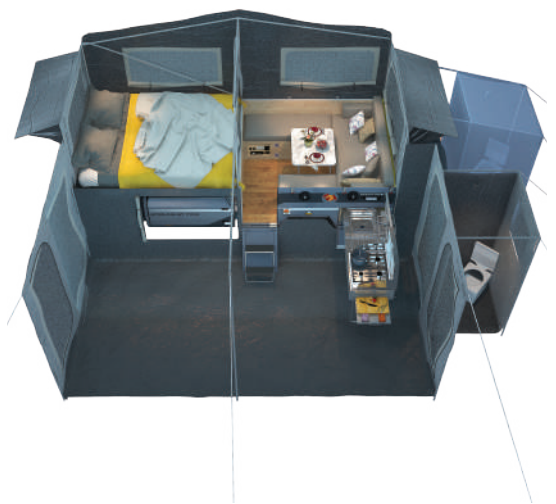

STIRLING GT MK3 TENT SETUP

- Main Tent
- Annexe
- Ensuite
- Kids Room (Optional)

Main Tent - Bow Poles not shown

- NO# 4 x1
- NO# D3 x4
- NO# E1 x2

Awning One

- NO# A2 x1
- NO# A3 x2
- NO# B2 x2
- NO# B3 x1
- NO# B4 x1
- NO# C1 x2
- NO# D2 x1
- NO# D3 x2
- NO# D4 x1
- NO# E3 x2

Ensuite

- NO# A2 x3
- NO# B2 x2

Kids Room (optional extra)

- NO# A3 x1
- NO# B2 x2

Window Cover (makes 2)

- NO# F1 x4
- NO# A2 x2

Window Cover type 1 (makes 2)

- NO# F1 x4
- NO# A1 x2

PMX Hint

Prior to embarking on your first camping trip make sure you weather your canvas by wetting it down with a hose & letting it dry out atleast 2 times.

Please note: Kids Room is not included in the standard package. It must be optioned in if required. Speak to your sales rep for pricing & availability.