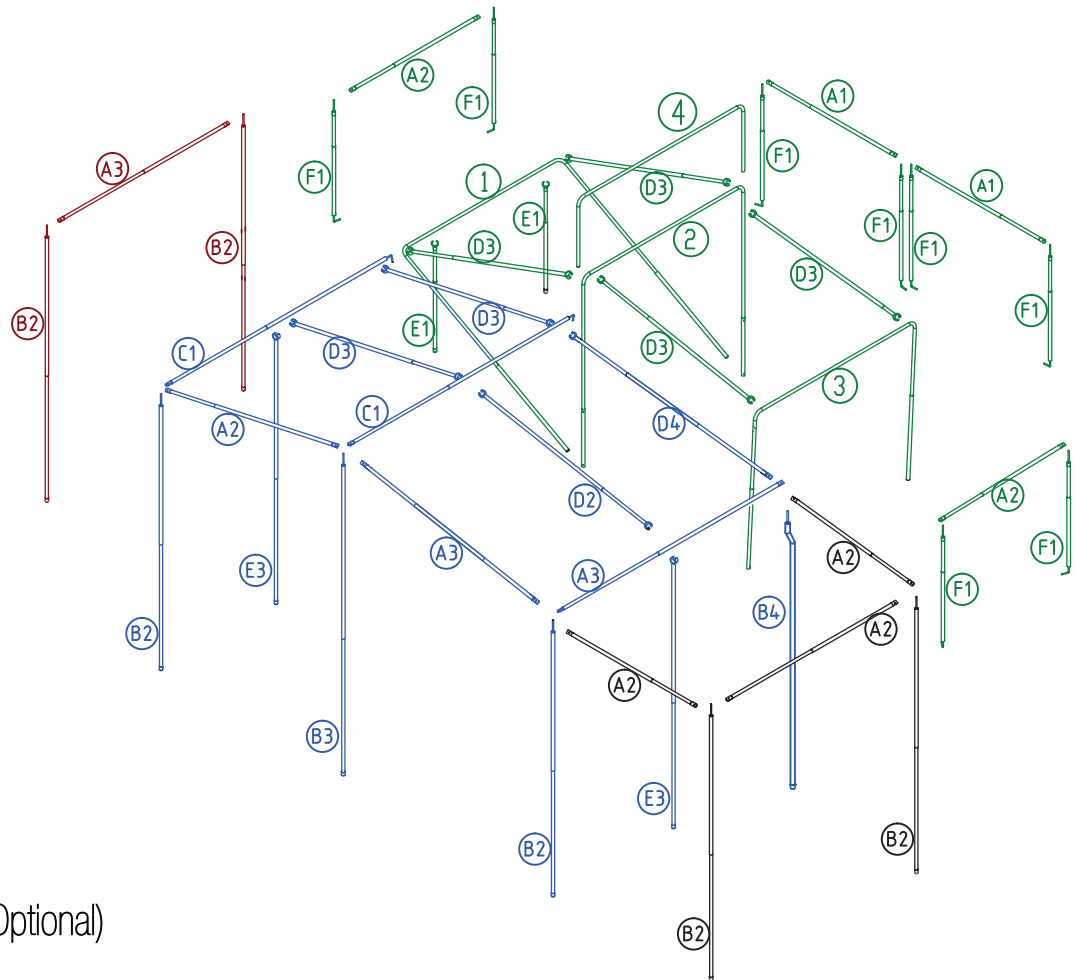

STIRLING GT MK3 TENT SETUP

- Main Tent
- Annexe
- Ensuite
- Kids Room (Optional)

Main Tent - Bow Poles not shown

- NO# 4 x1
- NO# D3 x4
- NO# E1 x2

Awning One

- NO# A2 x1
- NO# A3 x2
- NO# B2 x2
- NO# B3 x1
- NO# B4 x1
- NO# C1 x2
- NO# D2 x1
- NO# D3 x2
- NO# D4 x1
- NO# E3 x2

Ensuite

- NO# A2 x3
- NO# B2 x2

Kids Room (optional extra)

- NO# A3 x1
- NO# B2 x2

Window Cover (makes 2)

- NO# F1 x4
- NO# A2 x2

Window Cover type 1 (makes 2)

- NO# F1 x4
- NO# A1 x2