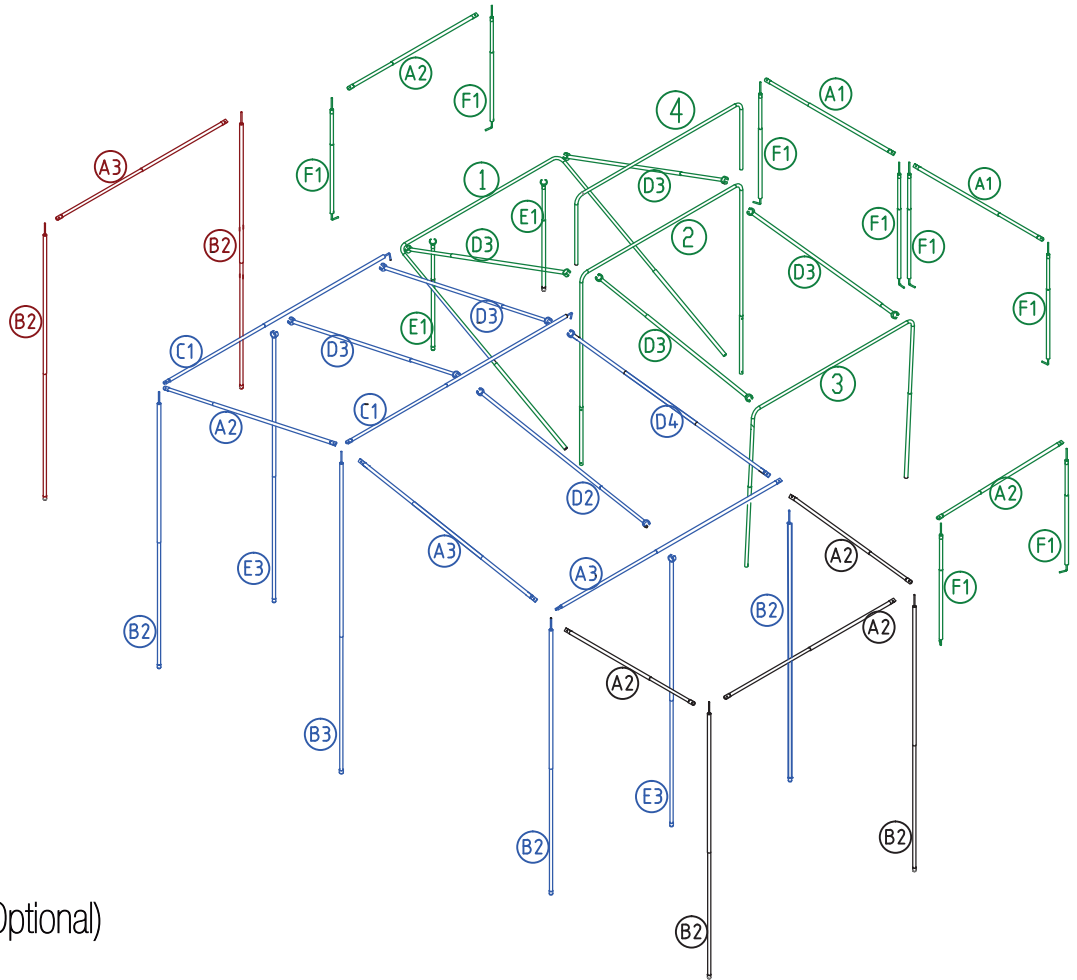

STIRLING GT MK3 TENT SETUP

- Main Tent
- Annexe
- Ensuite
- Kids Room (Optional)

Main Tent - Bow Poles not shown

- NO# 4 x1
- NO# D3 x4
- NO# E1 x2

Awning One

- NO# A2 x1
- NO# A3 x2
- NO# B2 x3
- NO# B3 x1
- NO# C1 x2
- NO# D2 x1
- NO# D3 x2
- NO# D4 x1
- NO# E3 x2

Ensuite

- NO# A2 x3
- NO# B2 x2

Kids Room (optional extra)

- NO# A3 x1
- NO# B2 x2

Window Cover (makes 2)

- NO# F1 x4
- NO# A2 x2

Window Cover type 1 (makes 2)

- NO# F1 x4
- NO# A1 x2