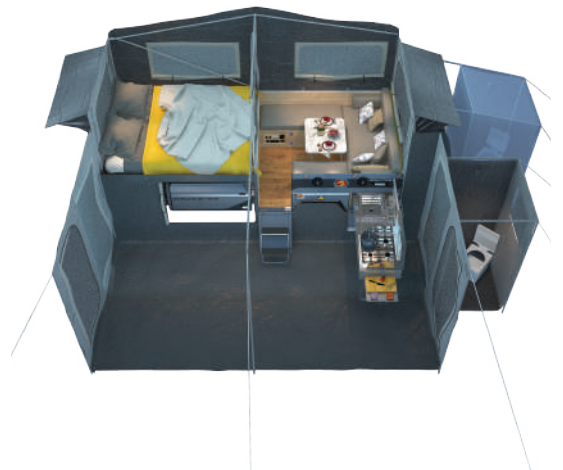

STIRLING GT MK3 TENT SETUP

- Main Tent
- Annexe
- Ensuite
- Kids Room (Optional)

Main Tent - Bow Poles not shown

- NO# 4 x1
- NO# D3 x4
- NO# E1 x2

Awning One

- NO# A2 x1
- NO# A3 x2
- NO# B2 x3
- NO# B3 x1
- NO# C1 x2
- NO# D2 x1
- NO# D3 x2
- NO# D4 x1
- NO# E3 x2

Ensuite

- NO# A2 x3
- NO# B2 x2

Kids Room (optional extra)

- NO# A3 x1
- NO# B2 x2

Window Cover (makes 2)

- NO# F1 x4
- NO# A2 x2

Window Cover type 1 (makes 2)

- NO# F1 x4
- NO# A1 x2

PMX Hint

Prior to embarking on your first camping trip make sure you weather your canvas by wetting it down with a hose & letting it dry out atleast 2 times.

Please note: Kids Room is not included in the standard package. It must be optioned in if required. Speak to your sales rep for pricing & availability.